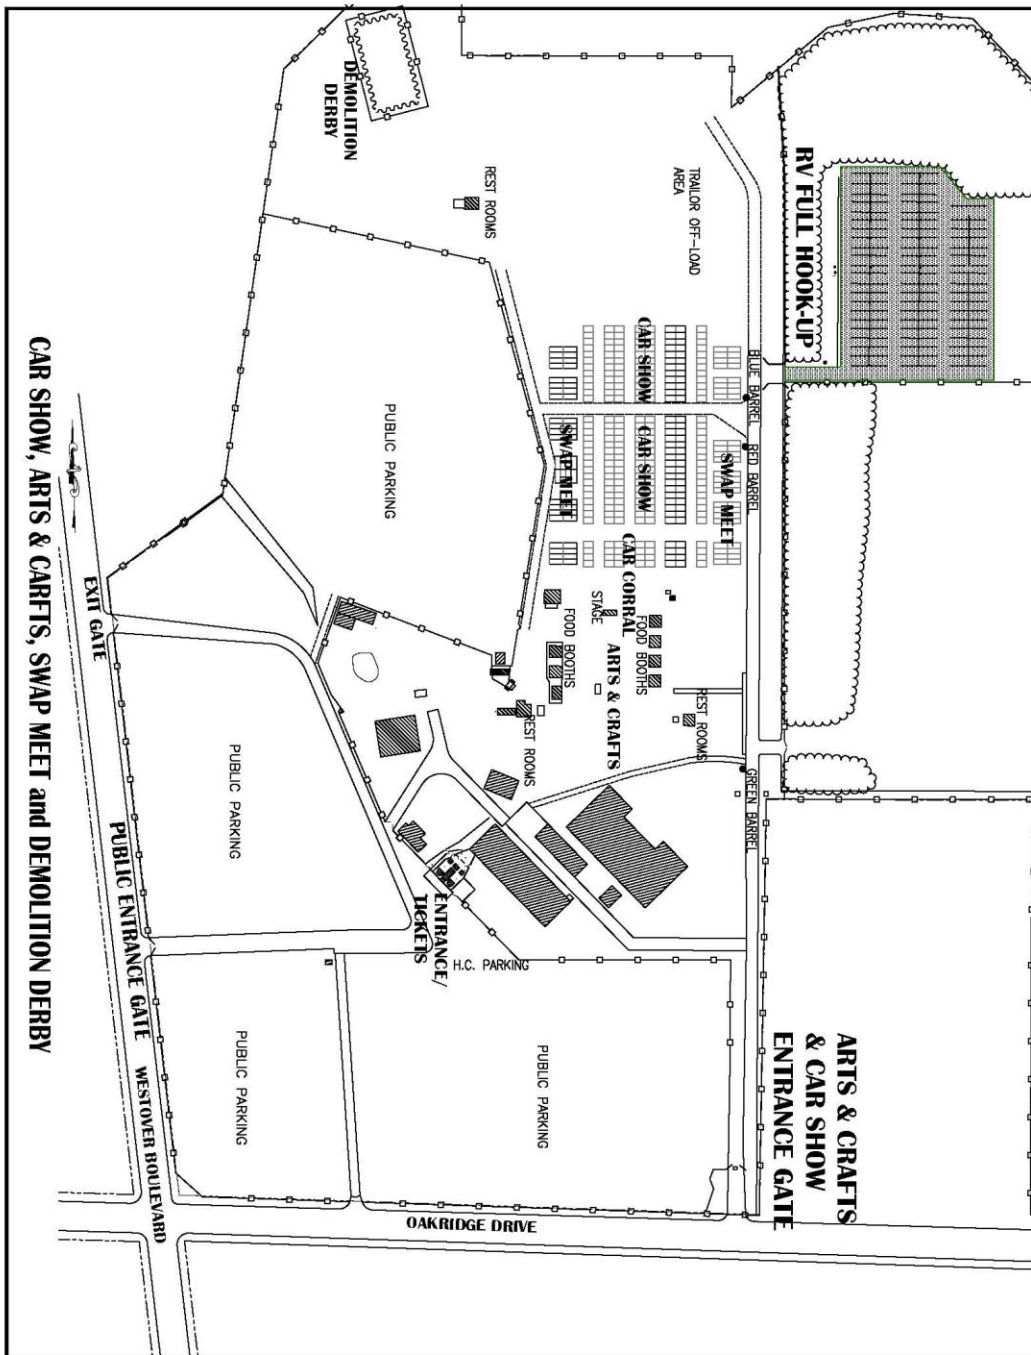

Grounds Layout and Vendor Information

Gates open Thursday from 8:00 AM to 6:00 PM for Vendors, Car Corral Participants, Car Club Participants, Car Show (Judged), Food Vendors and Arts and Craft Vendors.

Please enter from Oakridge Dr.

No vehicle will be allowed Friday and Saturday between 10:00 AM and 4:00 PM.

If you come after 10:00 you will be escorted to you Layout spot due to Insurance Regulation.

Exiting your spaces during these hours WILL RESULT IN YOU FORFEITING YOUR SPACES.

NO EXCEPTIONS.

- ALL Vendors, Car Show (judged), and Car Corral Participants are required to have mirror hangers or window stickers with the vehicles entering the gates to the event.
- THERE ARE NO MOTORIZED VEHICLES OR BICYCLES TO BE RIDDEN DURING THE EVENT HOURS.
  - Only exception is for handicap approved scooters.
- NO PETS/ALCOHOL ON GROUNDS.
- ALL SPACES NEED TO BE CLEANED AND FREE OF TRASH PRIOR TO DEPARTING

Multiple Hotels in Albany. Names provided upon request.